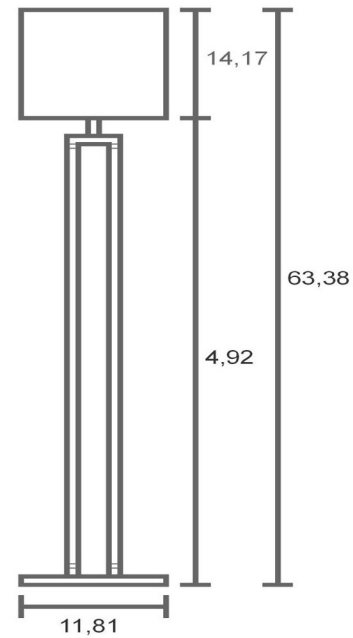

standing

Name: Claudio claro
Teak wood with
seashell inlay
raw linen lampshade

claudio claro

A19 Med 60watt

CFL compatible