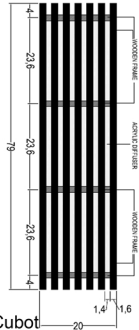

standing

Name: Cubot  
Solid wood frame  
acrylic diffuser  
custom design

cubot

A19 Med 60watt

CFL compatible