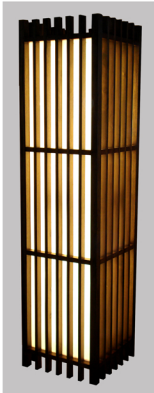

standing

Name: Cubot  
Solid wood frame  
acrylic diffuser  
custom design

cubot

A19 Med 60watt

CFL compatible