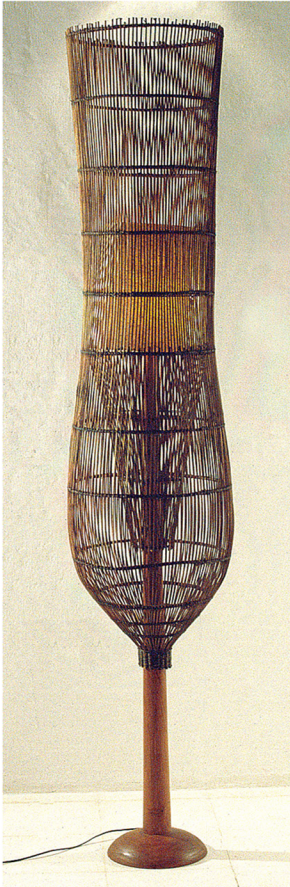

standing

**Name: Ikan
woven bamboo
with paper shade
on solid wood**

ikan

A19 Med 60watt

CFL compatible