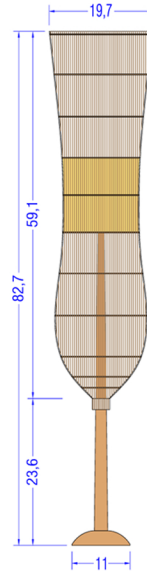

standing

**Name: Ikan
woven bamboo
with paper shade
on solid wood**

ikan

A19 Med 60watt

CFL compatible