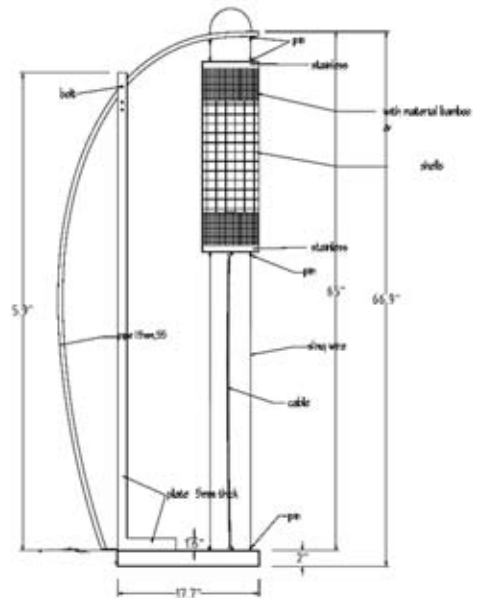

standing

lanterna

Name: **Lanterna**

Steel frame steel cables
seashell and bamboo shade

SSL-LED
compatible

A19 Med 60watt

CFL compatible