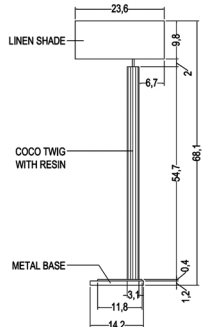

standing

Name: Lino  
lampshade linen  
resin with coco twigs  
metal wood base

lino

A19 Med 60watt

CFL compatible