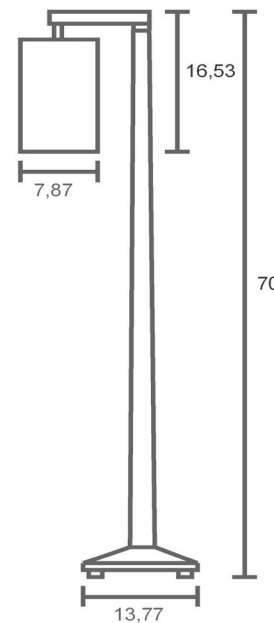

standing

Name: Loyd
Wood with
seashell inlay
linen lampshade

A19 Med 60watt

CFL compatible

loyd iwa