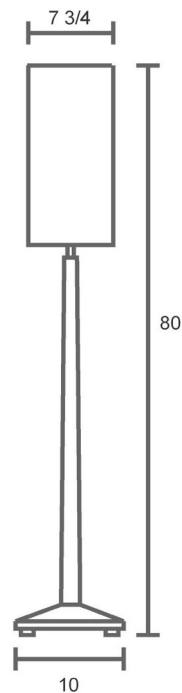

standing

Name: Miami Tall
Wood
Linen lampshade

A19 Med 60watt

CFL compatible

miami tall