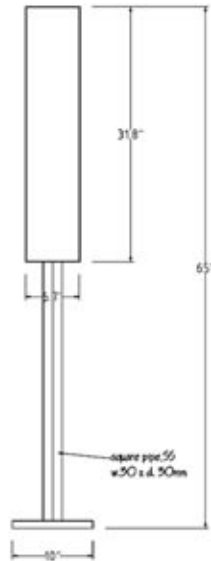

standing

**Name : NARI std
nari cut seashell
stainless steel**

A19 Med 60watt

CFL compatible