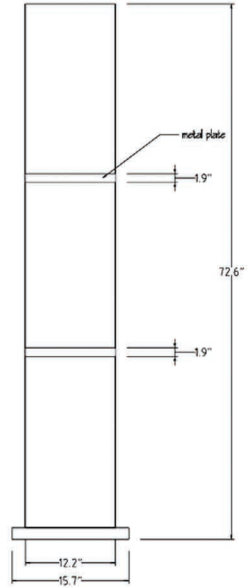

standing

noga

Name : NOGA
seashell lampshade
solid wood base

A19 Med 60watt

CFL compatible

SSL-LED
compatible