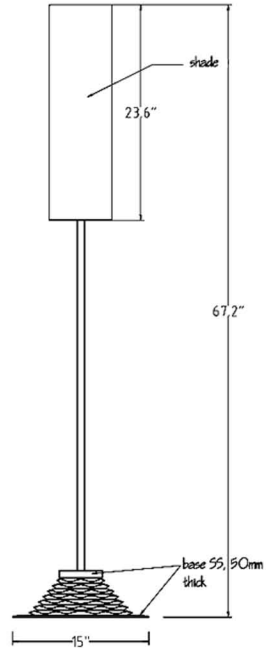

standing

omba

**Name : OMBA**  
silk and carved wood  
stainless steel

A19 Med 60watt

CFL compatible