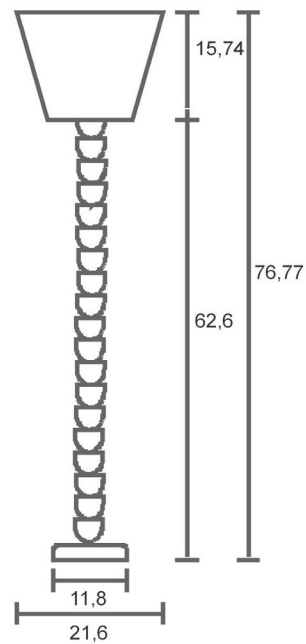

standing

Name: Palm
Carved wood
Linen lampshade

A19 Med 60watt

CFL compatible

palm