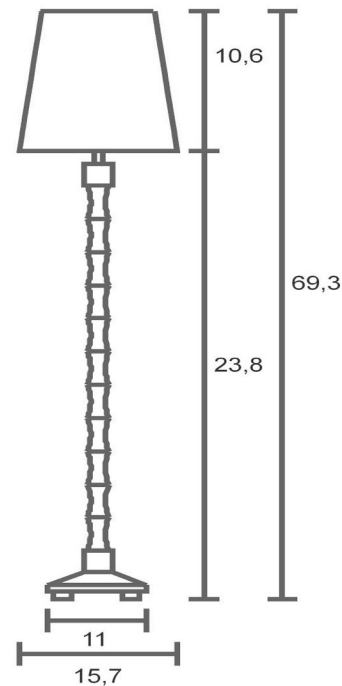

standing

Name: Red bamboo  
Carved wood  
Linen lampshade

A19 Med 60watt

CFL compatible

red bamboo