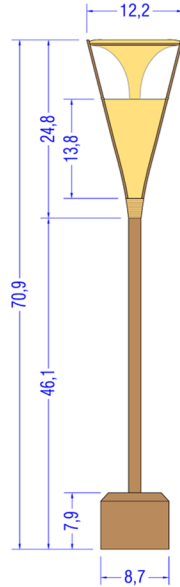

standing

**Name : SAU
Bamboo with
paper shade**

sau

A19 Med 60watt

CFL compatible