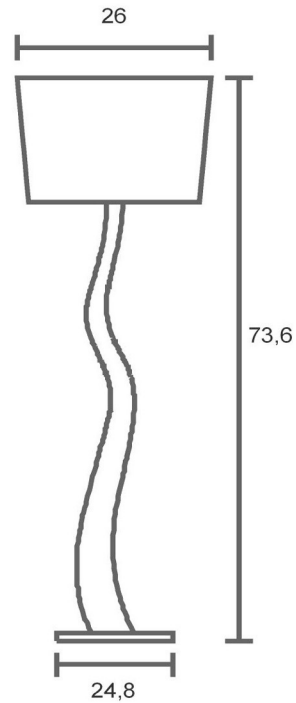

standing

Name: Shaky
Carved wood
Stainless steel base
Linen lampshade

shaky

A19 Med 60watt

CFL compatible