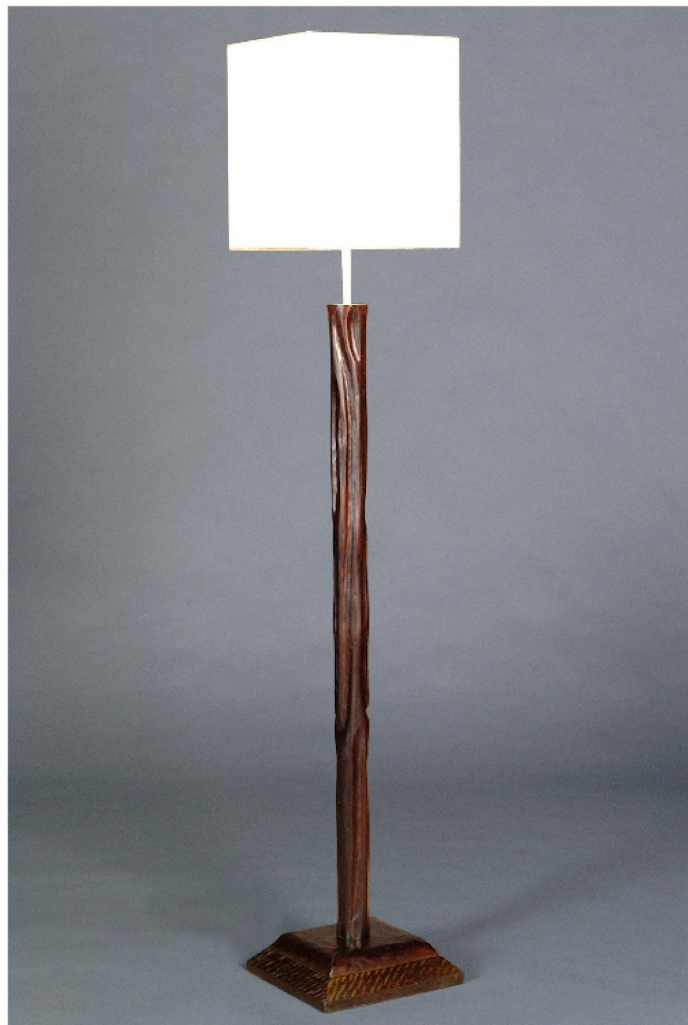

standing

Name: Taki  
Carved wood  
Linen lampshade

A19 Med 60watt

CFL compatible

taki