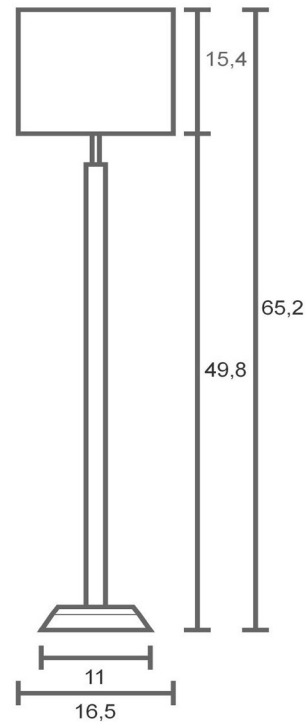

standing

Name: Taki  
Carved wood  
Linen lampshade

A19 Med 60watt

CFL compatible

taki