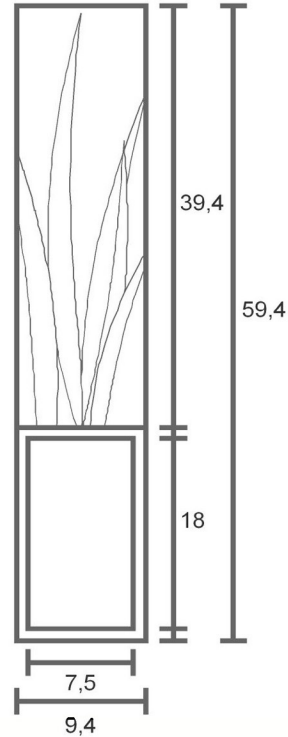

standing

Name: China box tall  
Acrylglas with grass  
and resin wood base

tall china box

A19 Med 60watt

CFL compatible