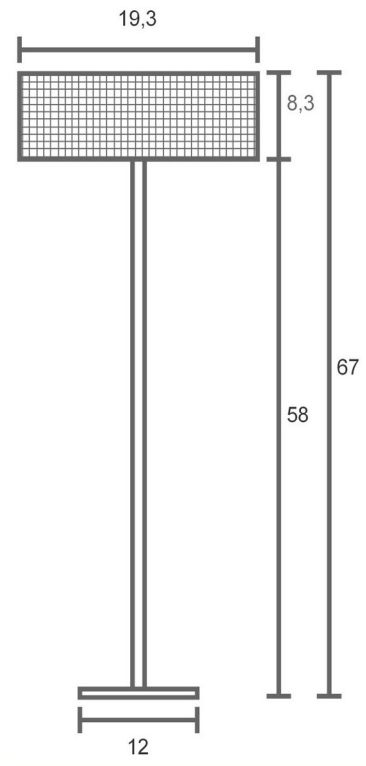

standing

Name : Tess
black & white
seashell tiles
Stainless steel

tess

A19 Med 60watt

CFL compatible