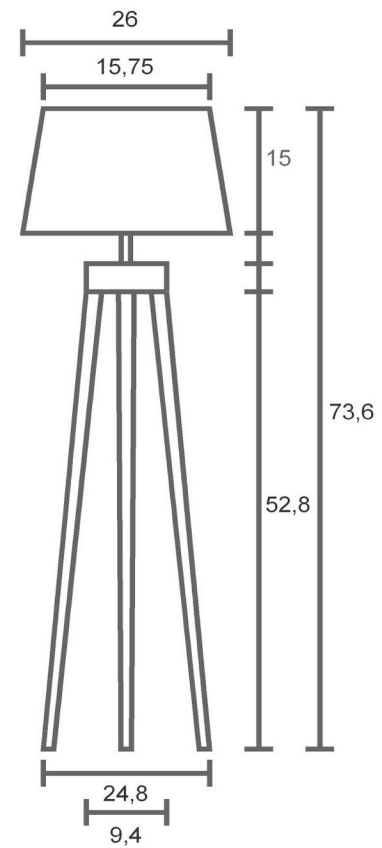

standing

Name: Three leg  
Wood & Pleated  
Linen lampshade

tree leg

A19 Med 60watt

CFL compatible