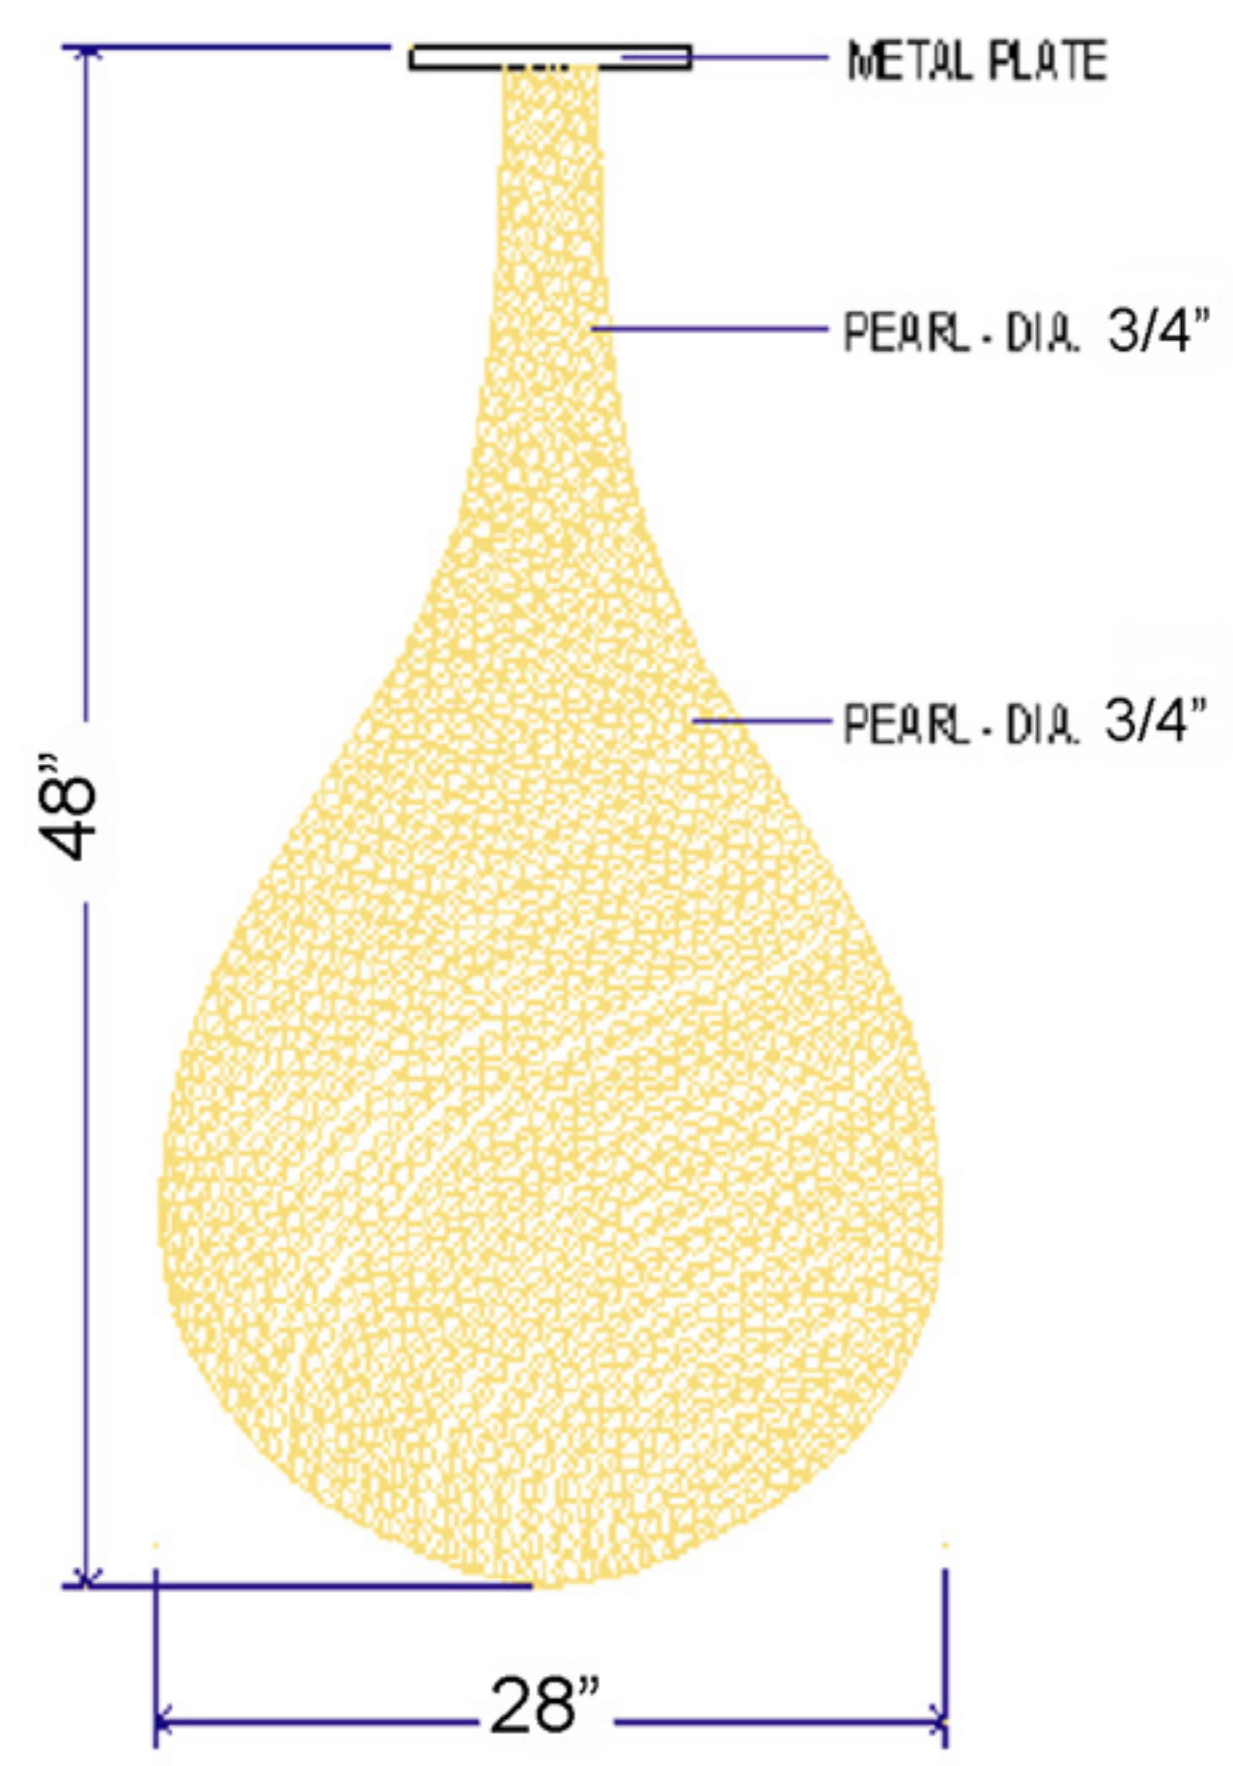

pendant

Name: Pearly
Faux Pearls
Stainless Steel frame
Custom Design

Specify Bulb type

or