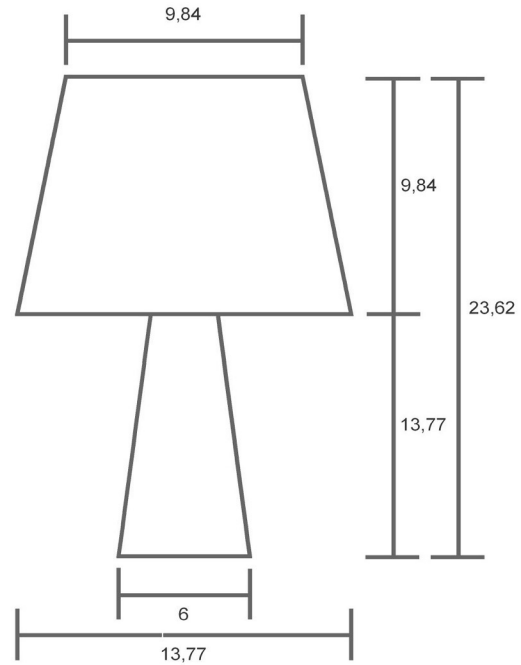

Warisan

LIGHTING COLLECTION

table

Name: Black bamboo
Resin & bamboo
black cotton
lampshade

black bamboo

A19 Med 60watt

CFL compatible