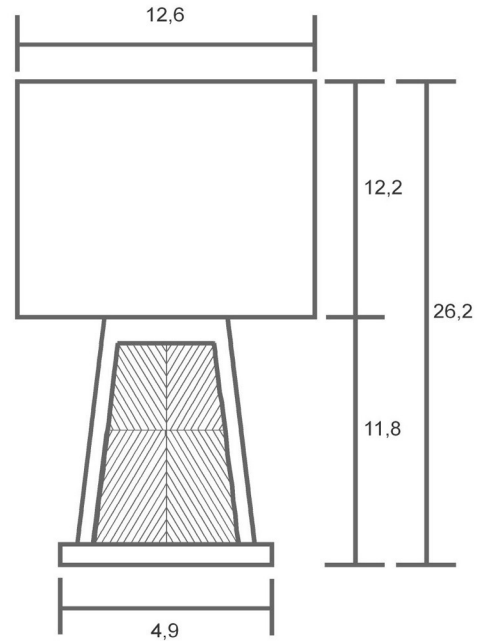

Warisan

LIGHTING COLLECTION

table

Name: Kimono
Black resin & bamboo
wood base
raw linen lampshade

kimono

A19 Med 60watt

CFL compatible