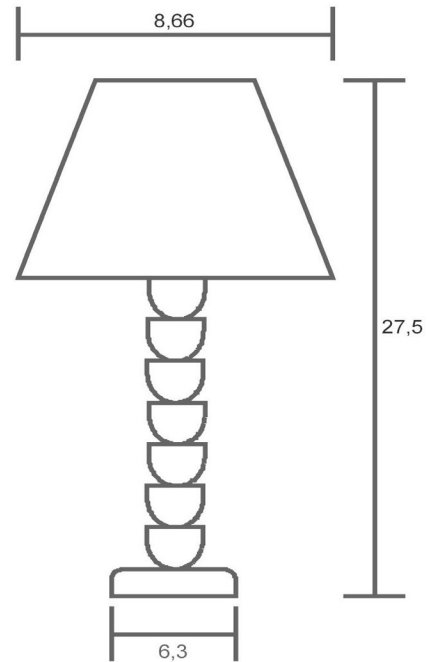

# Warisan

LIGHTING COLLECTION

table

Name: Palm  
Carved wood  
Linen lampshade

A19 Med 60watt

CFL compatible

palm