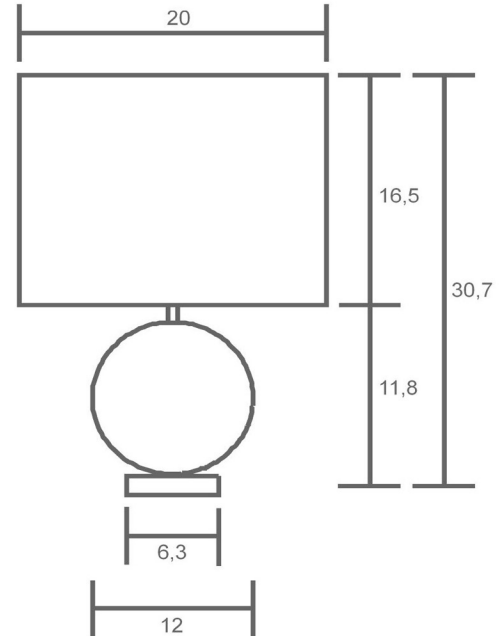

# Warisan

LIGHTING COLLECTION

table

Name: Saram  
Solid Tamarind wood  
Handpainted cotton  
lampshade

saram

A19 Med 60watt

CFL compatible