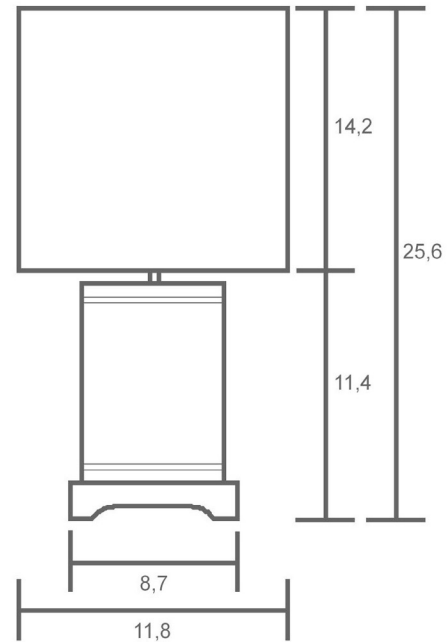

Warisan

LIGHTING COLLECTION

table

Name: Scafola
with inlay coconut shell
Linen lampshade

scafola coco

A19 Med 60watt

CFL compatible