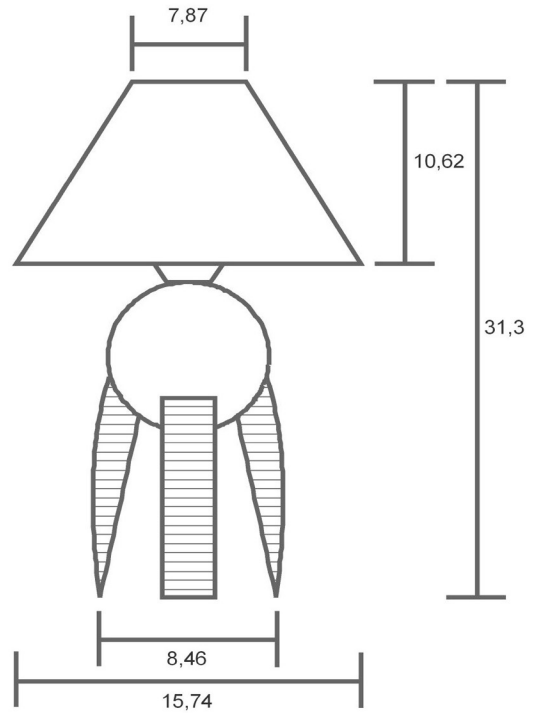

Warisan

LIGHTING COLLECTION

table

Name: Tri
Carved wood
linen lampshade

tri

A19 Med 60watt

CFL compatible