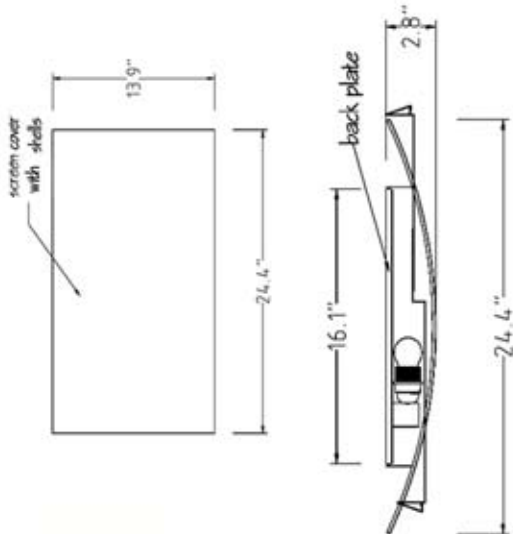

Warisan

LIGHTING COLLECTION

applique

alila

Name: **ALILA apl**
seashell shade with
metal back plate
custom size

A15 Med 40watt

CFL compatible

ADA compliant