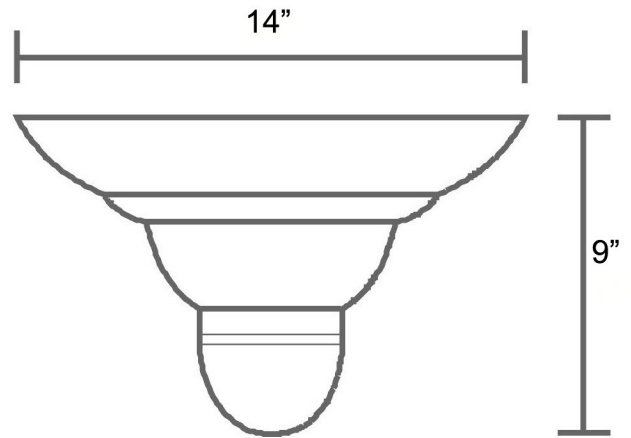

Warisan

LIGHTING COLLECTION

applique

Name: Amadis
wood border and
Seashell lampshade

A15 Med 40watt

amadis

ADA compliant