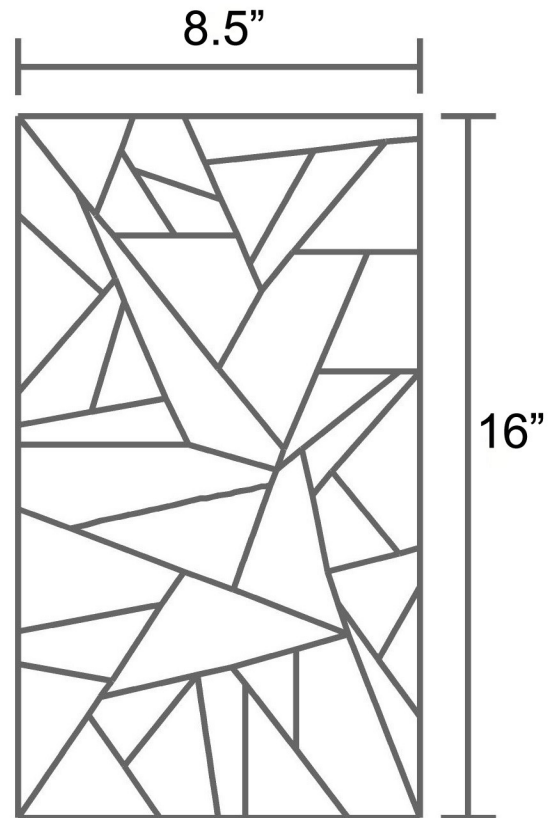

Warisan

LIGHTING COLLECTION

applique

Name:Coco
Cocoshell inlay in resin
Cocowood trims

A15 Med 40watt

CFL compatible

COCO

ADA compliant