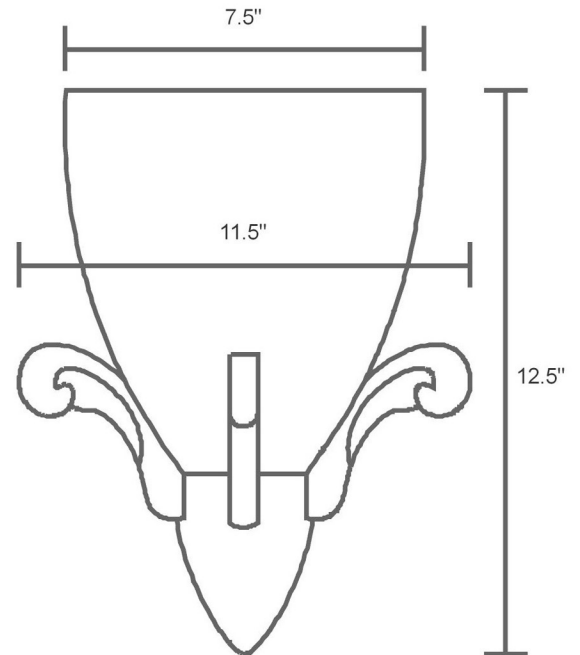

Warisan

LIGHTING COLLECTION

applique

Name: Dalis
Seashell
Wood parts

A15 Med 40watt

CFL compatible

dalis