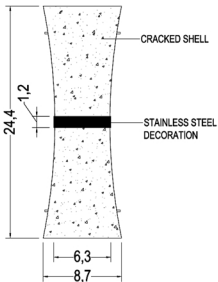

Warisan

LIGHTING COLLECTION

applique

Name: Desire
fragmented shells
casted resin
stainless steel trims

desire

A15 Med 40watt

CFL compatible

ADA compliant