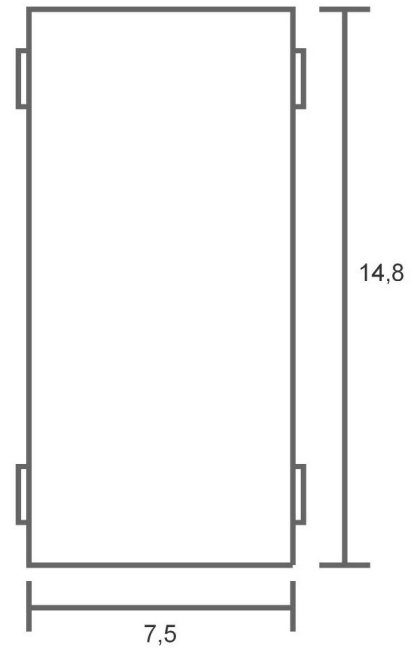

# Warisan

LIGHTING COLLECTION

applique

Name: Glass wave  
Engraved glass

A15 Med 40watt

CFL compatible

**ADA** compliant

Glass wave