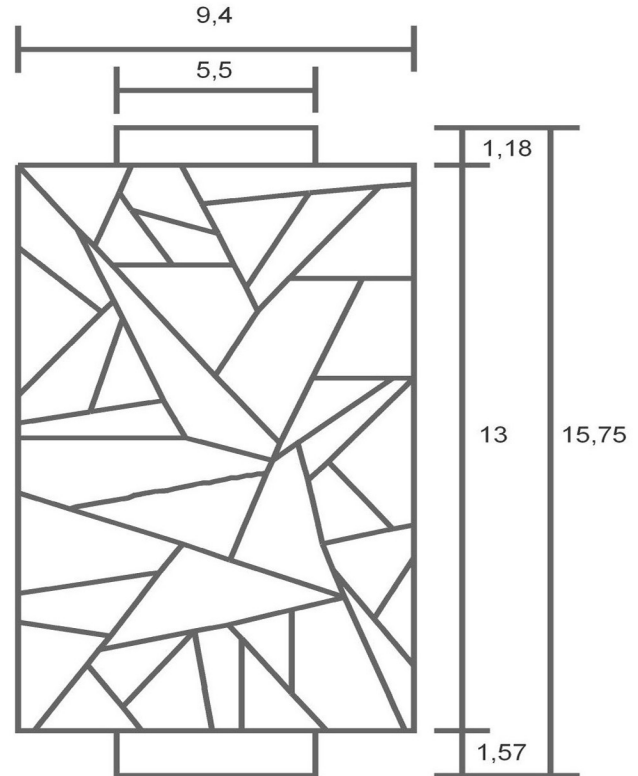

Warisan

LIGHTING COLLECTION

applique

Name: Greymop
Silver Lip shell
wood trims

greymop

A15 Med 40watt

CFL compatible

ADA compliant