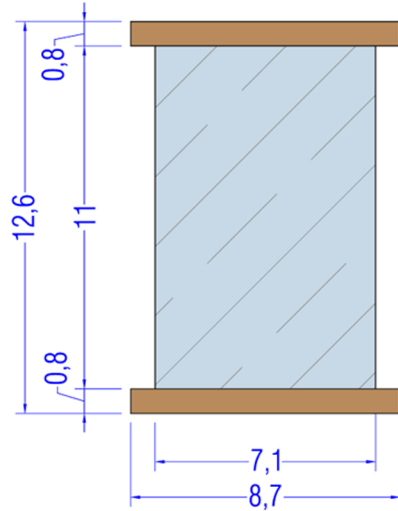

applique

matsu

Name: Matsu
post-consumer glass
wood trim

A15 Med 40watt

CFL compatible

ADA compliant