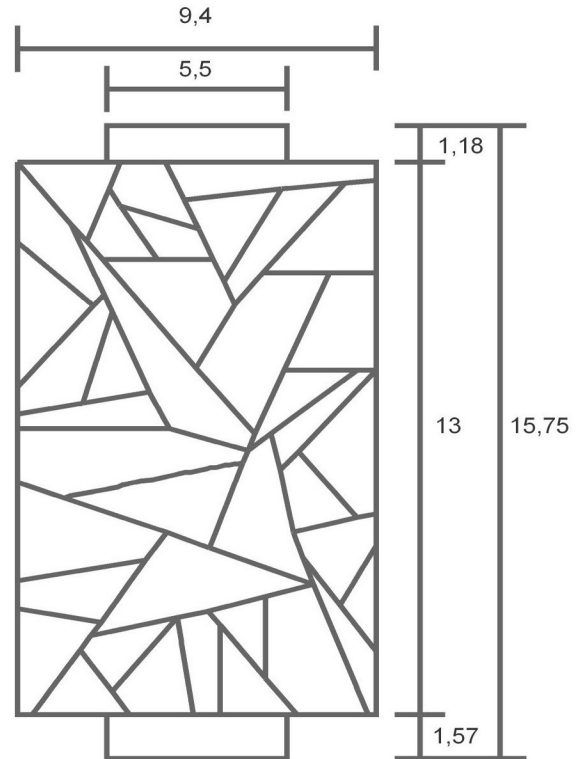

Warisan

LIGHTING COLLECTION

applique

Name: Pinkmop
Pink lip shell
wood trims

pinkmop

A15 Med 40watt

CFL compatible

ADA compliant