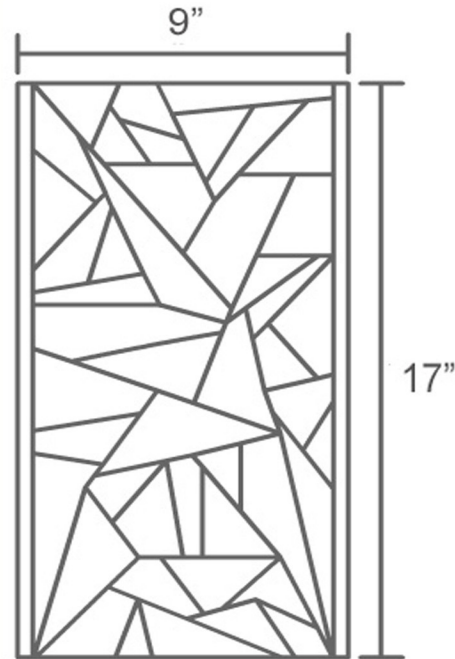

# Warisan

LIGHTING COLLECTION

applique

Name: Sam Sc  
Lampshade:  
Silver mother of pearl

sam sc

A15 Med 40watt

CFL compatible

**ADA** compliant