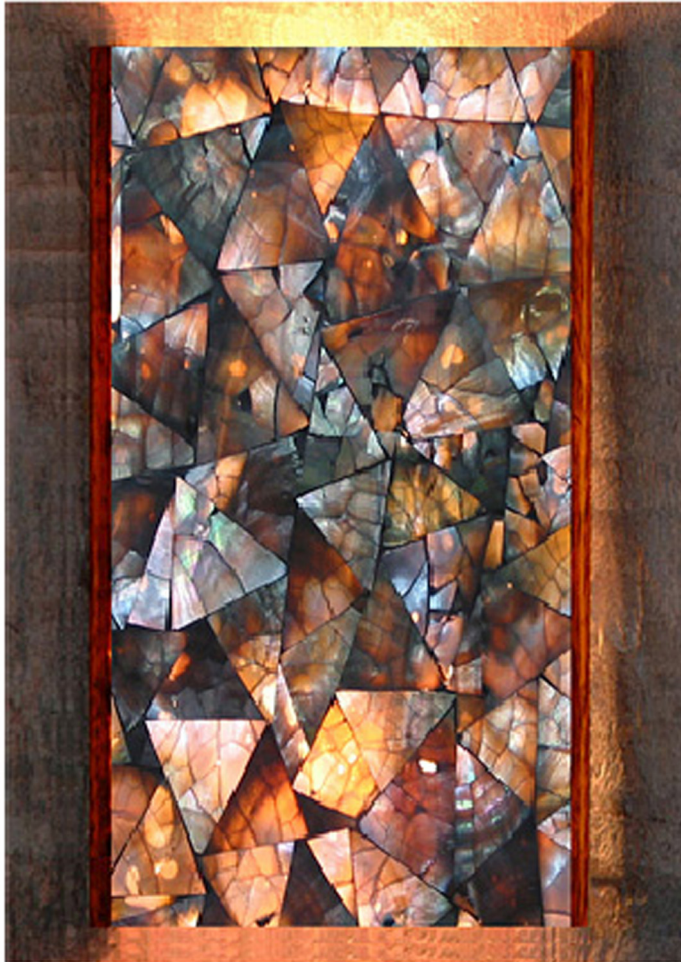

# Warisan

LIGHTING COLLECTION

applique

Name: Sam Sc  
Lampshade:  
Silver mother of pearl

sam sc

A15 Med 40watt

CFL compatible

**ADA** compliant