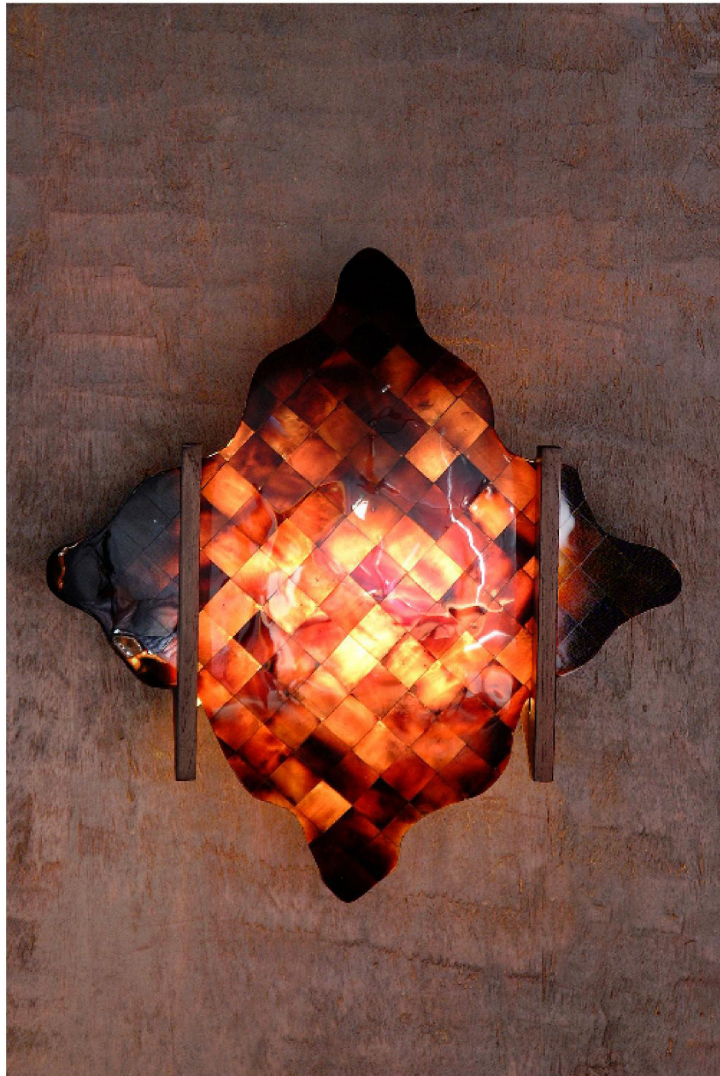

Warisan

LIGHTING COLLECTION

applique

Name: Shima
Black mussel shell
wood trims

A15 Med 40watt

CFL compatible

shima krang

ADA compliant