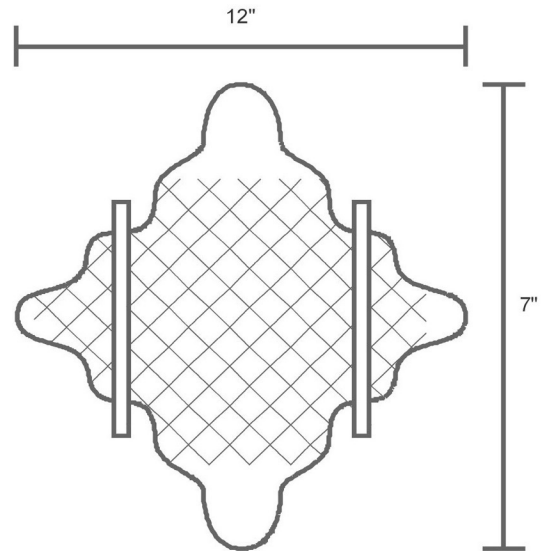

Warisan

LIGHTING COLLECTION

applique

Name: Shima
Black mussel shell
wood trims

A15 Med 40watt

CFL compatible

shima krang

ADA compliant