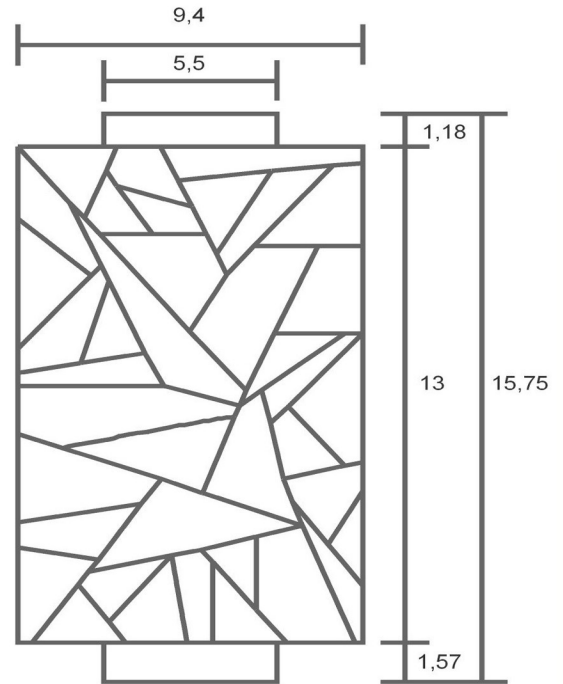

Warisan

LIGHTING COLLECTION

applique

Name: Wadup
Black mussel shell
wood trims

wadup

A15 Med 40watt

CFL compatible

ADA compliant